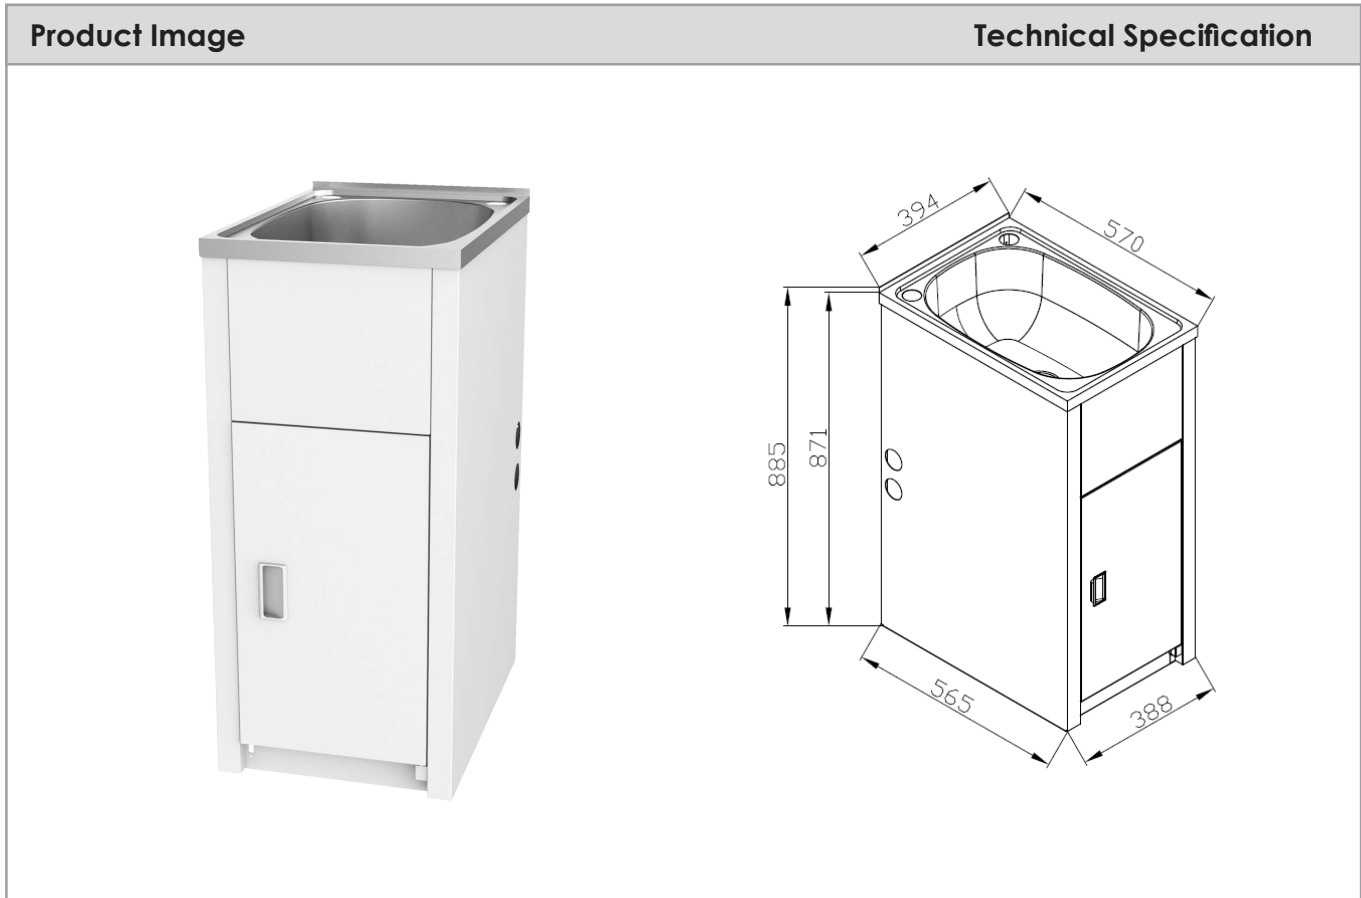

Sync 395 30L Compact Laundry Tub and Cabinet

Description	
<p>YUSHI Sync 395 30L Standard Laundry Tub and Cabinet</p>	
<p>YS65220</p>	<p>Satin SS Sink with white cabinet</p>

Attributes
<ul style="list-style-type: none"> • 30L Stainless steel bowl • Powder coated steel cabinet • Reversible door hinge (prior installation) • Bypass kit supplied • Plug & waste supplied • 1 year warranty

*All dimensions are in millimeters and are subject to normal manufacturing variations. Actual dimensions should be checked prior to installation. Neko pursues a policy of continuing improvement in design and performance of its products. The right is therefore reserved to vary specifications without notice.