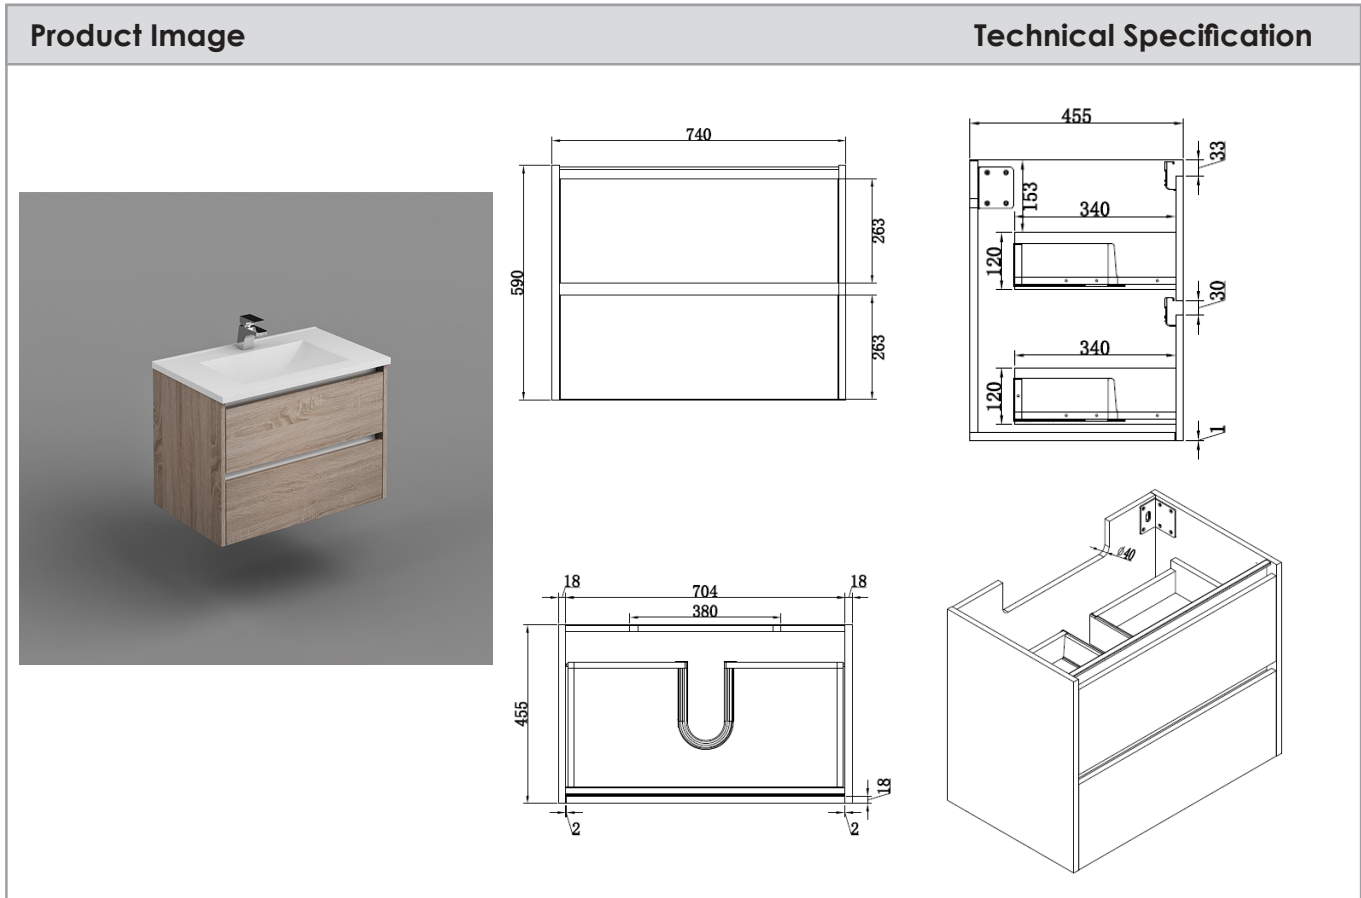

Inspire 750mm Wall Hung Vanity

Description

Inspire W/H Vanity 750mm Dbl Drawer Finger Pull
Soft Close Cabinet Only

YS208105 Elegant Oak

YS213105 Gloss White

YS214105 Dark Elm

Attributes

- Modern and Durable Aluminum Frame
- Full Length Handle Free Finger Pull Design
- Soft close drawer system
- Solid Back Panel
- Requires 40mm P&W
- Fit with:
- Neko Ceramic Top (w/ overflow)
- Neko Polymarble Top (no overflow)
- Neko Quartz + U/M basin (w/ overflow)

*All dimensions are in millimeters and are subject to normal manufacturing variations. Actual dimensions should be checked prior to installation. Yushi pursues a policy of continuing improvement in design and performance of its products. The right is therefore reserved to vary specifications without notice.