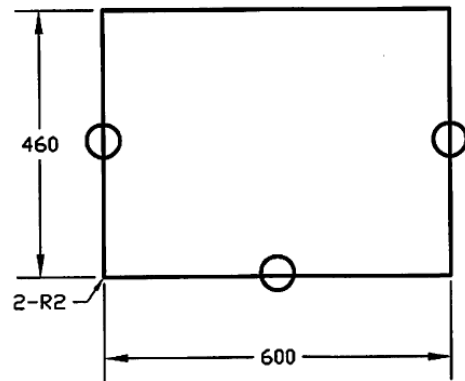

## White Cliffs Top 600mm Top Only

#### Description

White Cliffs Top Only To Suit 600mm Neko Vanity (no cut out)

**NV217600**