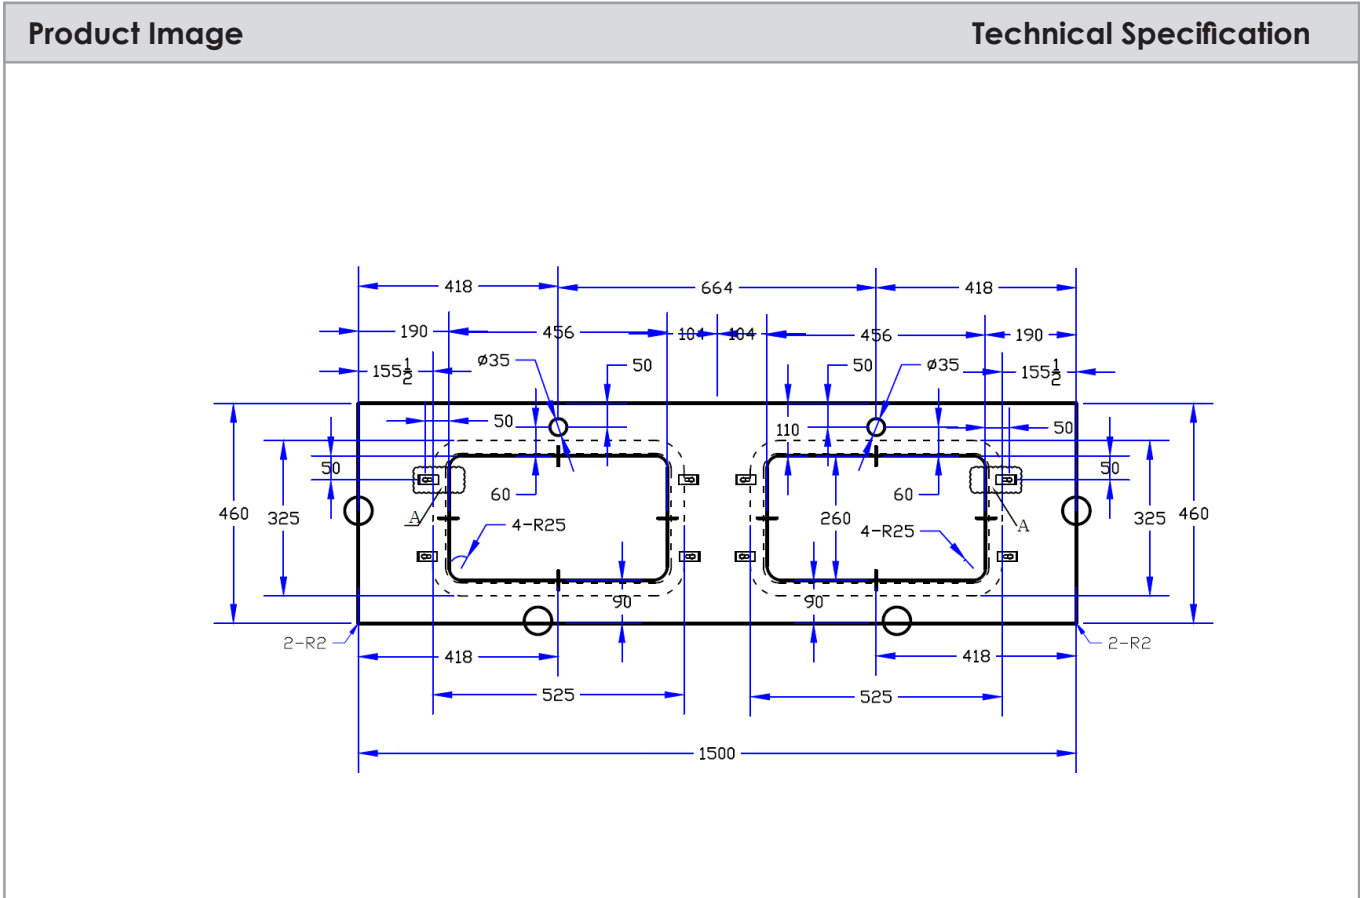

White Cliffs Top+U/Mnt Basin Only 1500mm

Description	
White Cliffs Top+U/Mnt Basin Only To Suit 1500mm Neko Vanity (Double Bowl) 2x1TH	
NV217085	White Cliffs

Attributes

*All dimensions are in millimeters and are subject to normal manufacturing variations. Actual dimensions should be checked prior to installation. Neko pursues a policy of continuing improvement in design and performance of its products. The right is therefore reserved to vary specifications without notice.