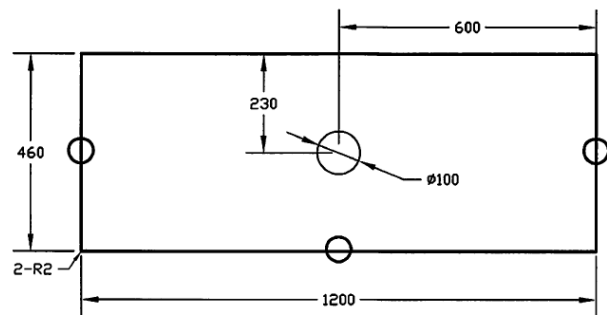

Cloudy Day Top 1200mm Top Only

Technical Specification

*no cut out pictured

Description

Cloudy Day 1200mm Top Only w/ 1x Φ 100mm Cut-out To Suit Neko Vanity

NV215690

Attributes

- Quartz stone top
- With 1x Φ 100mm cut out
- 7 years replacement product 1 year parts and labour

*All dimensions are in millimeters and are subject to normal manufacturing variations. Actual dimensions should be checked prior to installation. Neko pursues a policy of continuing improvement in design and performance of its products. The right is therefore reserved to vary specifications without notice.