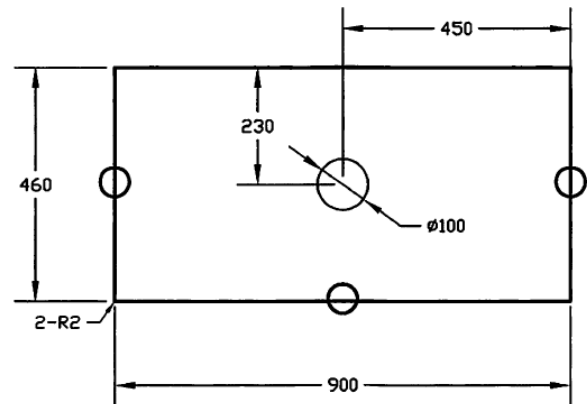

Cloudy Day Top 900mm Top Only

Technical Specification

*no cut out pictured

Description

Cloudy Day 900mm Top Only w/ 1x Φ 100mm Cut-out To Suit Neko Vanity

NV215655

Attributes

- Quartz stone top
- With 1x Φ 100mm cut out
- 7 years replacement product 1 year parts and labour

*All dimensions are in millimeters and are subject to normal manufacturing variations. Actual dimensions should be checked prior to installation. Neko pursues a policy of continuing improvement in design and performance of its products. The right is therefore reserved to vary specifications without notice.