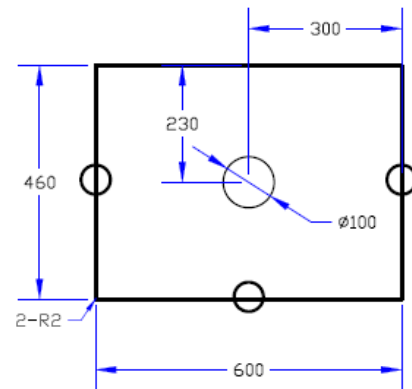

## Cloudy Day Top 900mm Top Only

### Technical Specification

\*Picture with no cut out

### Description

Cloudy Day 900mm Top Only w/ 1x  $\Phi 100$ mm Cut-out To Suit Neko Vanity

**NV215655**

### Attributes

- Quartz stone top
- With 1x  $\Phi 100$ mm cut out
- 7 years replacement product 1 year parts and labour

\*All dimensions are in millimeters and are subject to normal manufacturing variations. Actual dimensions should be checked prior to installation. Neko pursues a policy of continuing improvement in design and performance of its products. The right is therefore reserved to vary specifications without notice.