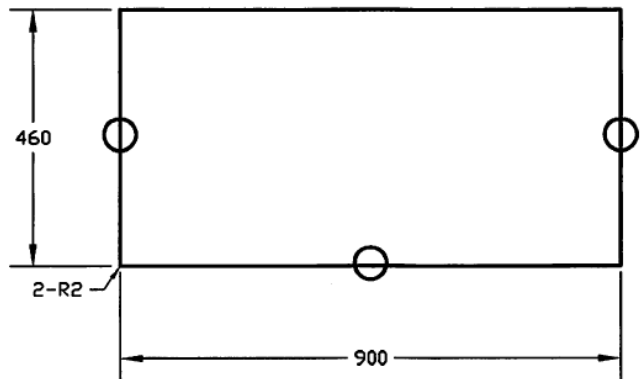

Cloudy Day Top 900mm Top Only

Technical Specification

Description

Cloudy Day Top Only To Suit 900mm Neko Vanity (no cut out)

NV215650

Attributes

- Quartz stone top
- No cut out
- 7 years replacement product 1 year parts and labour

*All dimensions are in millimeters and are subject to normal manufacturing variations. Actual dimensions should be checked prior to installation. Neko pursues a policy of continuing improvement in design and performance of its products. The right is therefore reserved to vary specifications without notice.