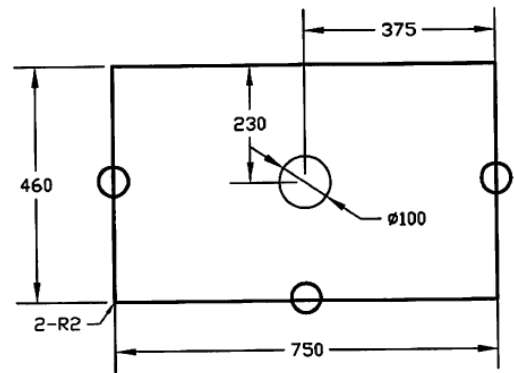

Cloudy Day Top 750mm Top Only

Technical Specification

*no cut out pictured

Description

Cloudy Day 750mm Top Only w/ 1x Φ 100mm Cut-out To Suit Neko Vanity

NV215620

Attributes

- Quartz stone top
- With 1x Φ 100mm cut out
- 7 years replacement product 1 year parts and labour

*All dimensions are in millimeters and are subject to normal manufacturing variations. Actual dimensions should be checked prior to installation. Neko pursues a policy of continuing improvement in design and performance of its products. The right is therefore reserved to vary specifications without notice.