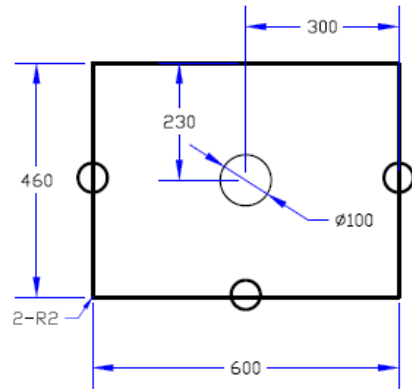

## Cloudy Day Top 750mm Top Only

### Technical Specification

\*Picture with no cut out

### Description

Cloudy Day 750mm Top Only w/ 1x  $\varnothing 100$ mm Cut-out To Suit Neko Vanity

**NV215620**

### Attributes

- Quartz stone top
- With 1x  $\varnothing 100$ mm cut out
- 7 years replacement product 1 year parts and labour

\*All dimensions are in millimeters and are subject to normal manufacturing variations. Actual dimensions should be checked prior to installation. Neko pursues a policy of continuing improvement in design and performance of its products. The right is therefore reserved to vary specifications without notice.