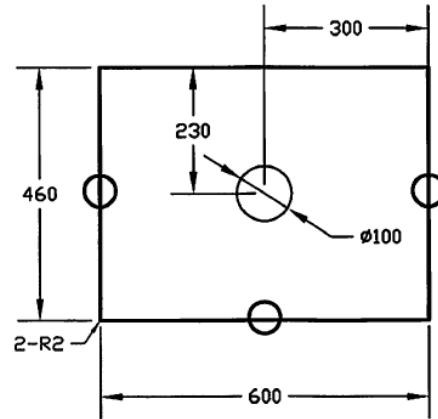

## Cloudy Day Top 600mm Top Only

### Technical Specification

\*no cut out pictured

#### Description

Cloudy Day 600mm Top Only w/ 1x  $\Phi$ 100mm Cut-out To Suit Neko Vanity

**NV215605**

#### Attributes

- Quartz stone top
- With 1x  $\Phi$ 100mm cut out
- 7 years replacement product 1 year parts and labour

\*All dimensions are in millimeters and are subject to normal manufacturing variations. Actual dimensions should be checked prior to installation. Neko pursues a policy of continuing improvement in design and performance of its products. The right is therefore reserved to vary specifications without notice.