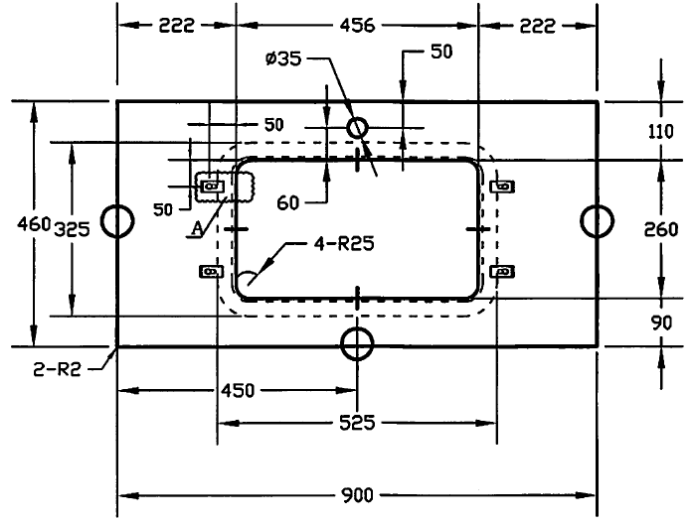

Cloudy Day Top 900mm+U/Mnt Basin

Technical Specification

*tap not included

Description

Cloudy Day Top+U/Mnt Basin Only To Suit 900mm Neko Vanity (Centre Bowl) 1TH

NV215035 NTH

NV215040 1TH

NV215045 3TH

Attributes

- Quartz stone top
- Attached with U/M ceramic basin
- With overflow
- 7 years replacement product 1 year parts and labour

*All dimensions are in millimeters and are subject to normal manufacturing variations. Actual dimensions should be checked prior to installation. Neko pursues a policy of continuing improvement in design and performance of its products. The right is therefore reserved to vary specifications without notice.