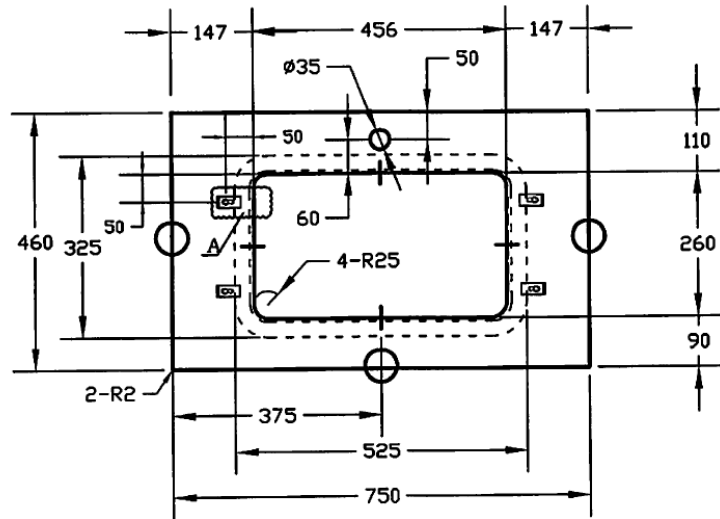

## Cloudy Day Top 750mm+U/Mnt Basin

### Technical Specification

\*tap not included

#### Description

Cloudy Day Top+U/Mnt Basin Only To Suit 750mm Neko Vanity (Centre Bowl) 1TH

**NV215020** NTH

**NV215025** 1TH

**NV215030** 3TH

#### Attributes

- Quartz stone top
- Attached with U/M ceramic basin
- With overflow
- 7 years replacement product 1 year parts and labour

\*All dimensions are in millimeters and are subject to normal manufacturing variations. Actual dimensions should be checked prior to installation. Neko pursues a policy of continuing improvement in design and performance of its products. The right is therefore reserved to vary specifications without notice.