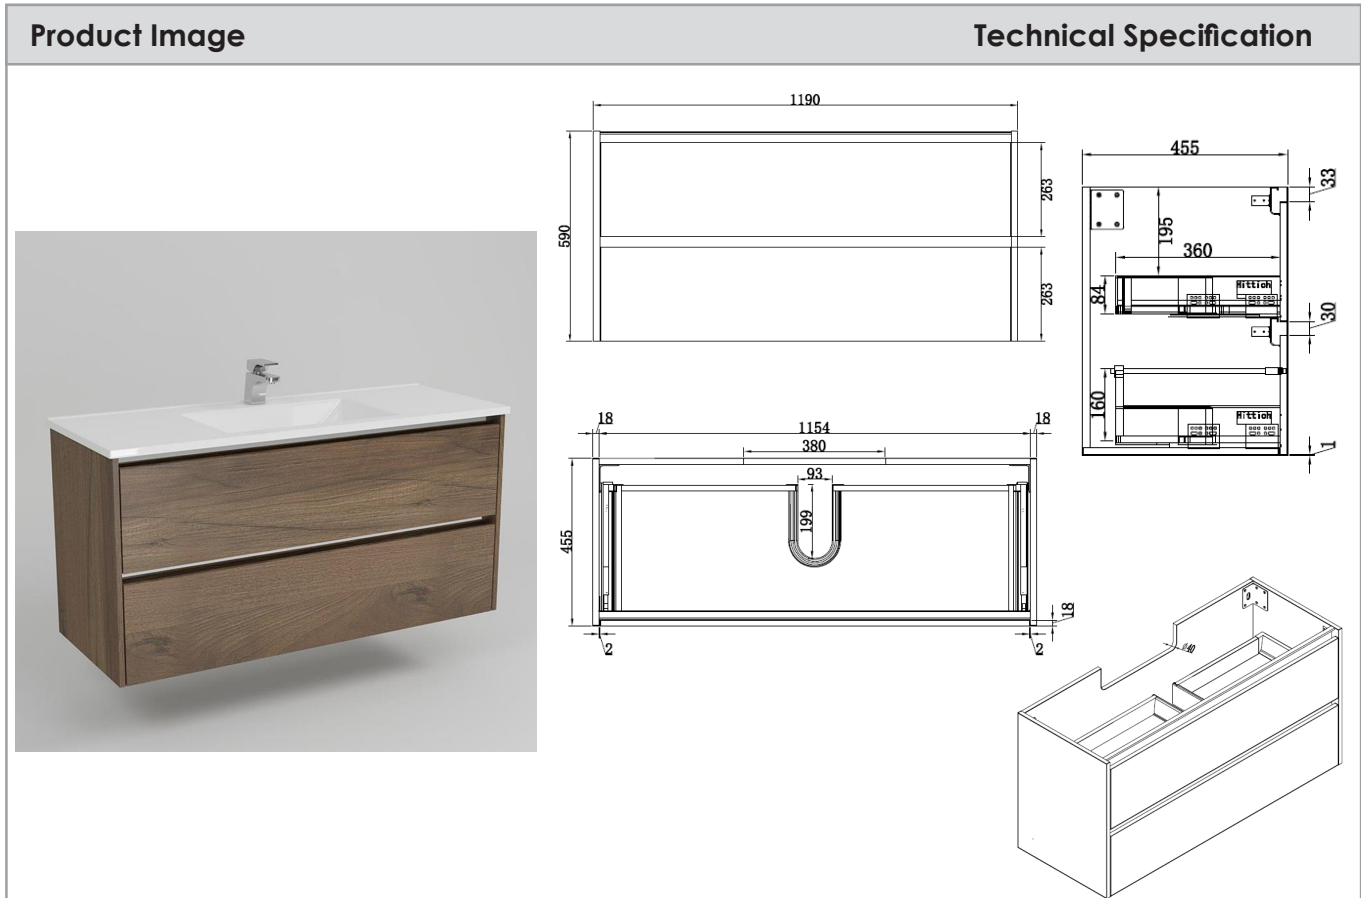

Neo 1200mm Wall Hung Vanity

Description

Neo Deluxe W/H Vanity 1200mm Dbl Drawer
Finger Pull Soft Close Cabinet only

NV2081151 Elegant Oak 

NV2131151 Gloss White 

NV2141151 Dark Elm 

Attributes

- Modern and Durable Aluminum Frame
- Full Length Handle Free Finger Pull Design
- InnoTech Afira drawer system, made by Hettich®
- Solid Back Panel
- Requires 40mm P&W
- Fit with:
 - Neko Ceramic Top (w/ overflow)
 - Neko Polymarble Top (no overflow)
 - Neko Quartz + U/M basin (w/ overflow)

*All dimensions are in millimeters and are subject to normal manufacturing variations. Actual dimensions should be checked prior to installation. Neko pursues a policy of continuing improvement in design and performance of its products. The right is therefore reserved to vary specifications without notice.