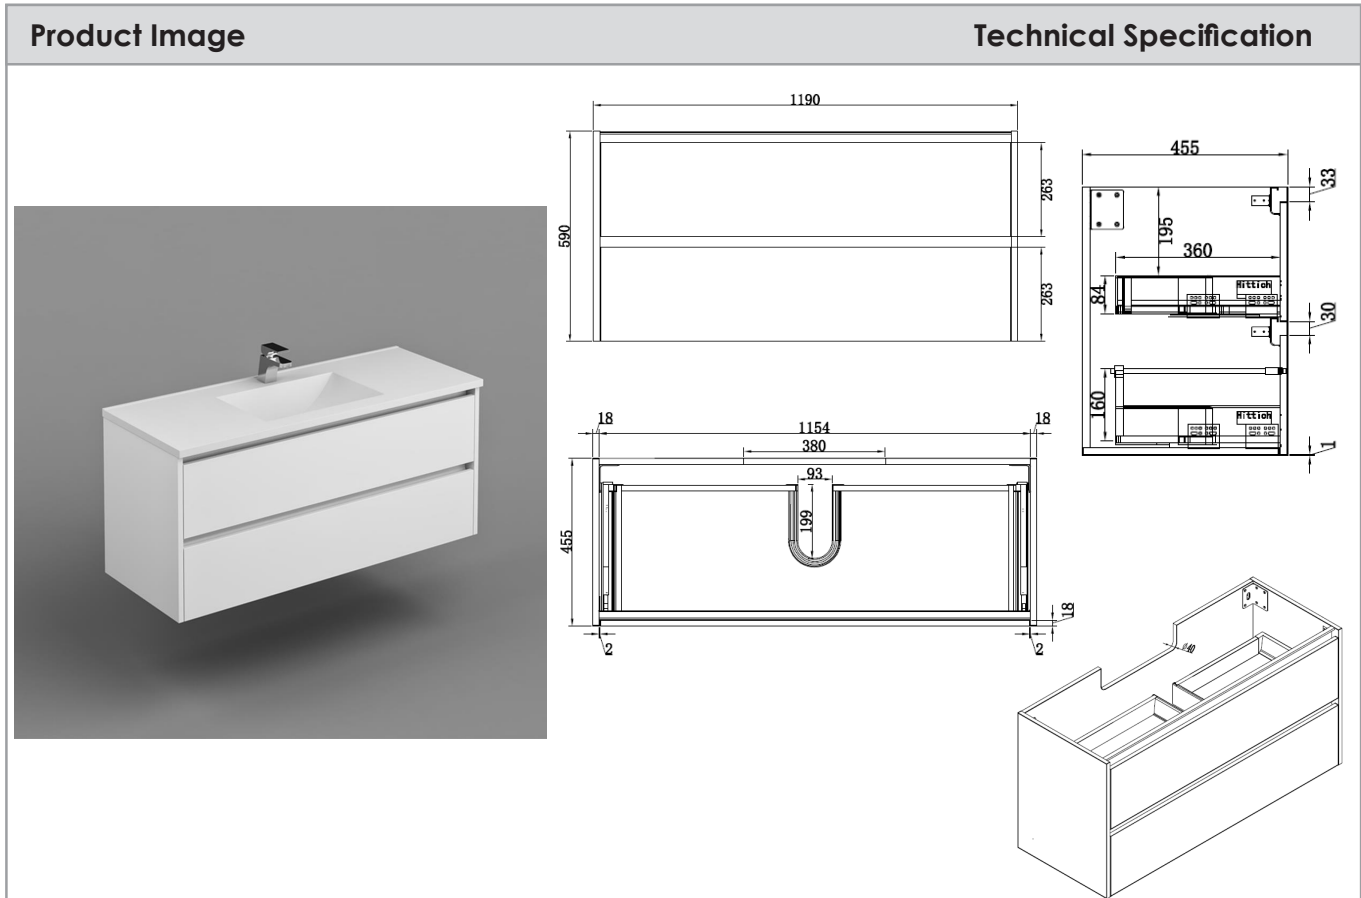

Neo 1200mm Wall Hung Vanity

Description

Neo Deluxe W/H Vanity 1200mm Dbl Drawer
Finger Pull Soft Close Cabinet only

NV2081151 Elegant Oak

NV2131151 Gloss White

NV2141151 Dark Elm

Attributes

- Modern and Durable Aluminum Frame
- Full Length Handle Free Finger Pull Design
- InnoTech Afira drawer system, made by Hettich®
- Solid Back Panel
- Requires 40mm P&W
- Fit with:
 - Neko Ceramic Top (w/ overflow)
 - Neko Polymarble Top (no overflow)
 - Neko Quartz + U/M basin (w/ overflow)

*All dimensions are in millimeters and are subject to normal manufacturing variations. Actual dimensions should be checked prior to installation. Neko pursues a policy of continuing improvement in design and performance of its products. The right is therefore reserved to vary specifications without notice.