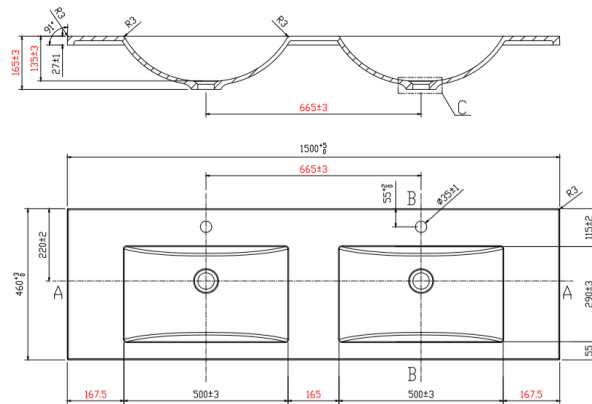

Polymarble Top 1500mm

Technical Specification

Description

Polymarble Top Only to Suit 1500mm Neko
Vanity Dbl Bowl 2x1TH

NV212221

White

Attributes

*All dimensions are in millimeters and are subject to normal manufacturing variations. Actual dimensions should be checked prior to installation. Neko pursues a policy of continuing improvement in design and performance of its products. The right is therefore reserved to vary specifications without notice.