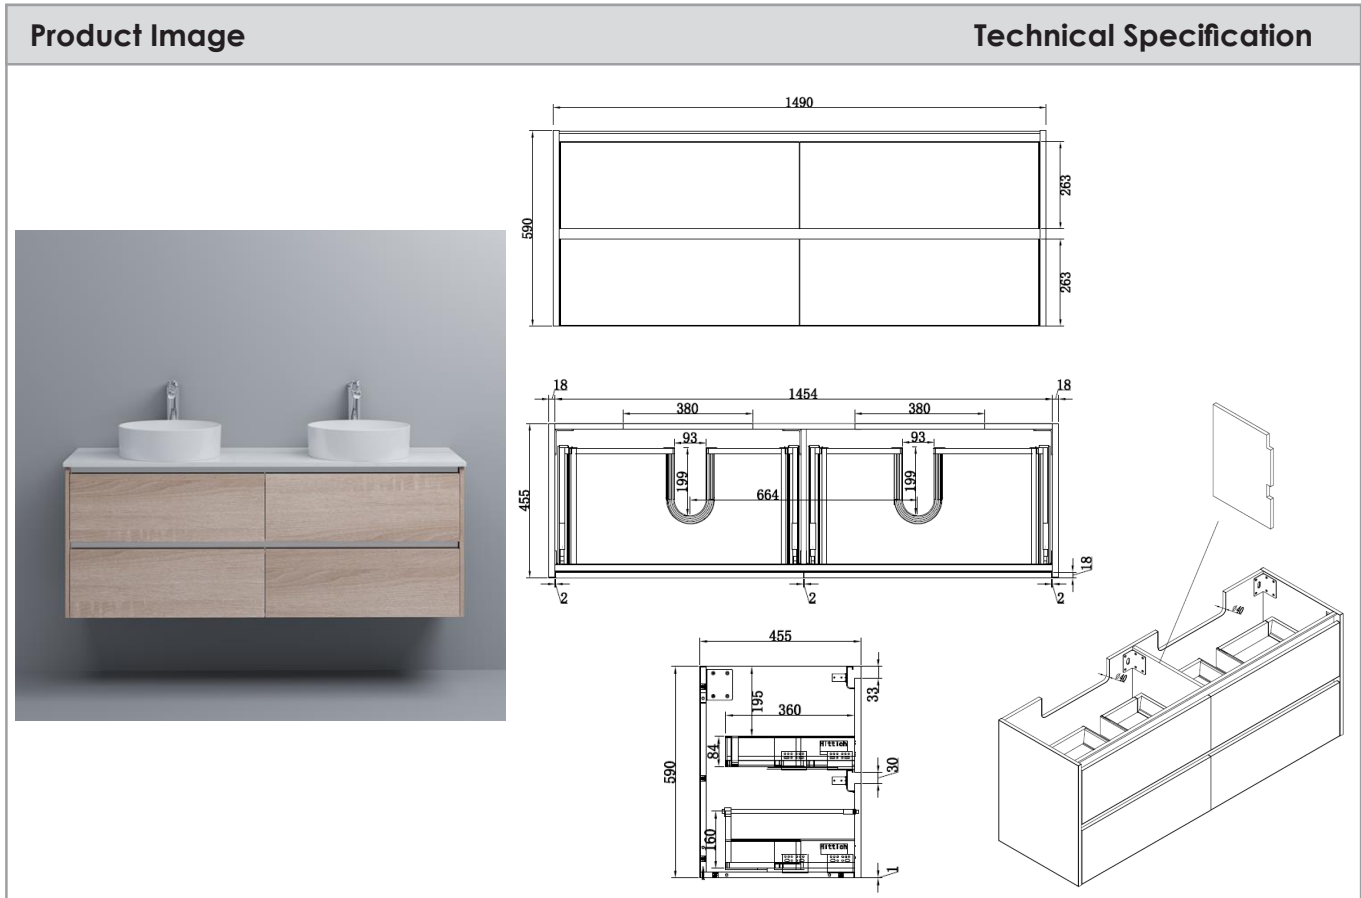

Neo 1500mm Wall Hung Vanity

Description

Neo Deluxe 1500mm Vanity Wall Hung 2x2
Drawer Finger Pull Soft Close Cabinet Only

NV2081201 Elegant Oak 

NV2131201 Gloss White 

NV2141201 Dark Elm 

Attributes

- Modern and Durable Aluminum Frame
- Full Length Handle Free Finger Pull Design
- InnoTech Afira drawer system, made by Hettich®
- Solid Back Panel
- Requires 40mm P&W
- Fit with:
Neko Polymarble Top (no overflow)
Neko Quartz + U/M basin (w/ overflow)

*All dimensions are in millimeters and are subject to normal manufacturing variations. Actual dimensions should be checked prior to installation. Neko pursues a policy of continuing improvement in design and performance of its products. The right is therefore reserved to vary specifications without notice.