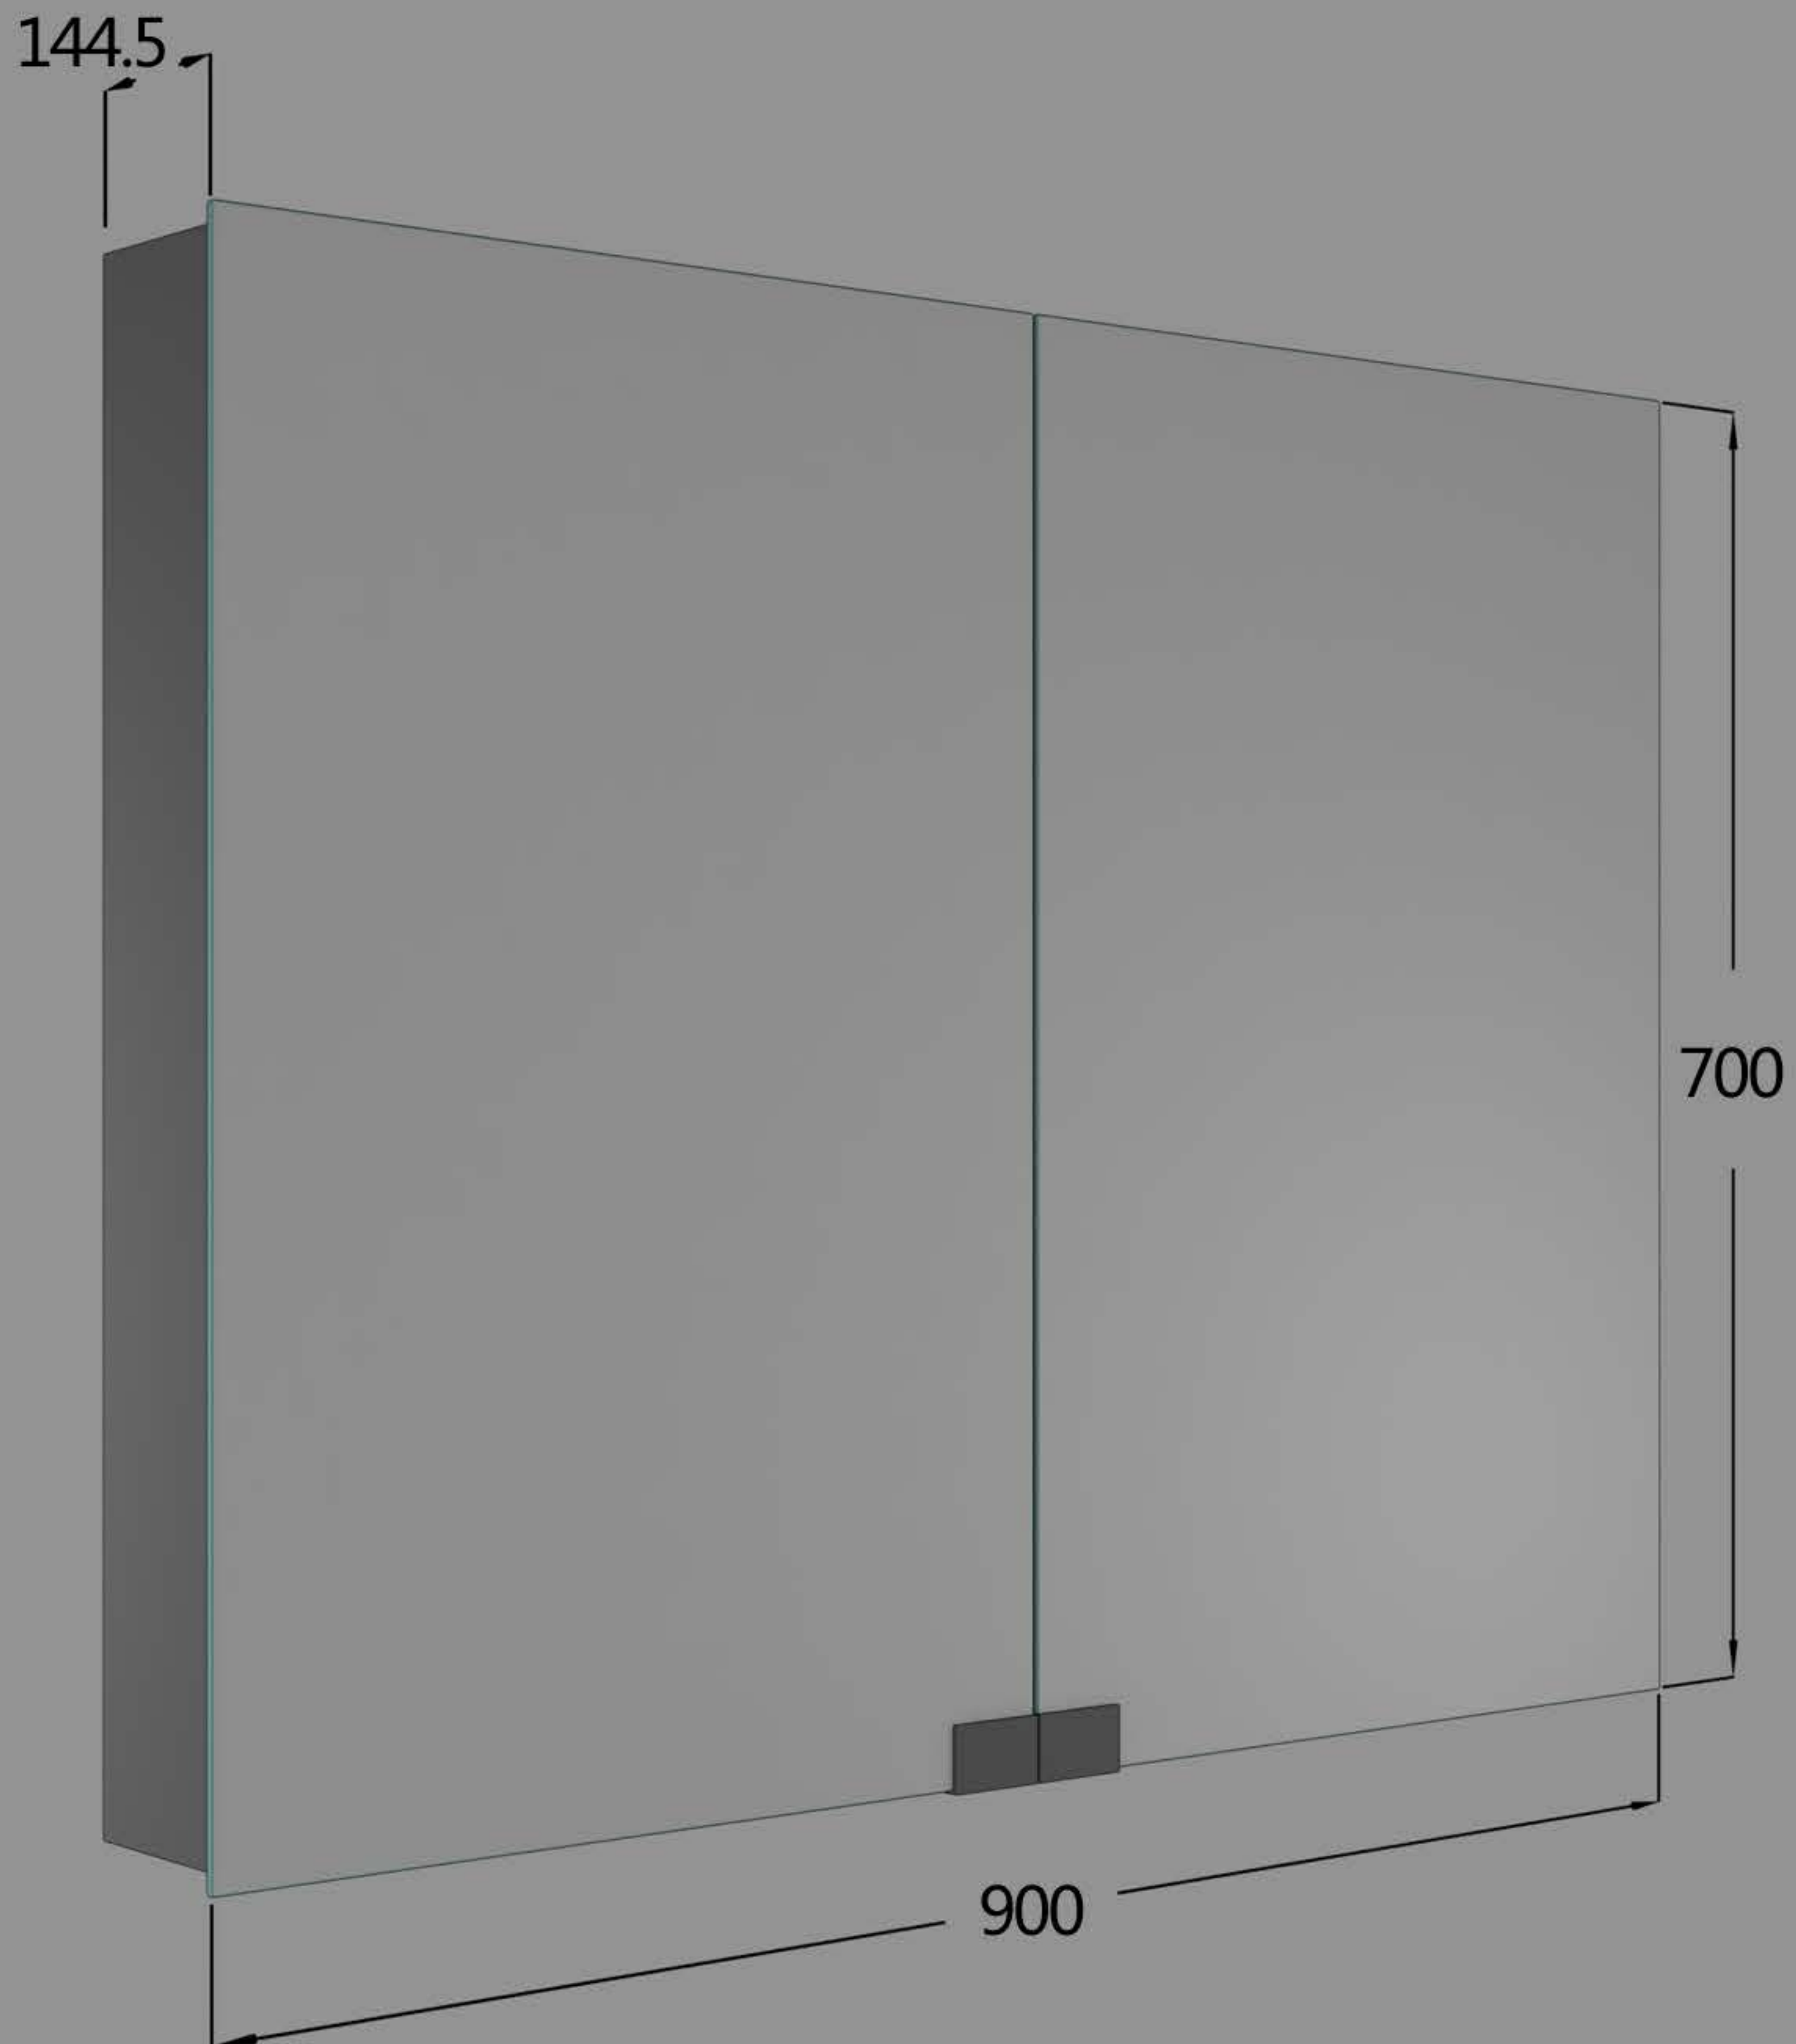

HAVEN

Neko Haven Double Mirror Door Shaving Cabinet 900 X 700mm Aluminium Cabinet Mirrored Back Wall
NV207325