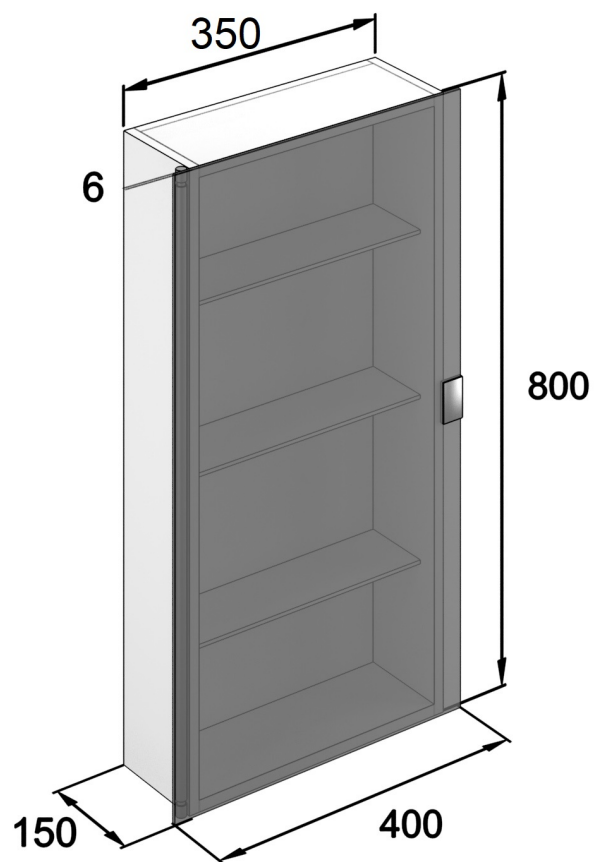

ACTON

Neko Acton Mirror Tallboy 400*800mm Aluminium D/S Mirror Door Mirrored Back Wall

NV207305