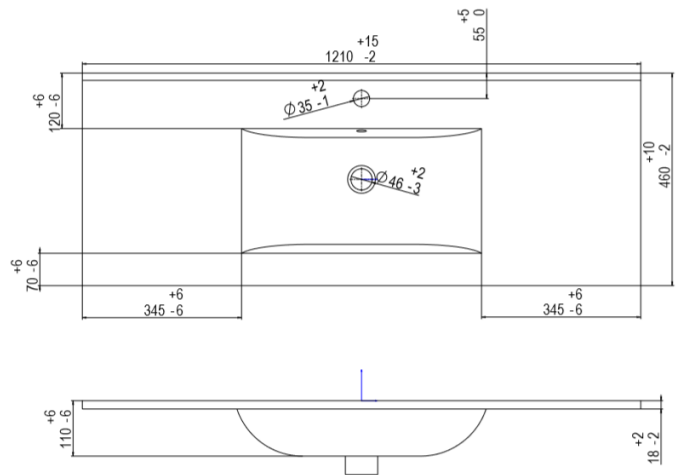

Ceramic Top 1200mm

Technical Specification

Description

Ceramic Top to suit 1200mm Neko Vanity 1TH

NV201450

White

Attributes

- 1 taphole
- With overflow
- Requires 40mm waste (not included)
- Warranty: 7/1 years

*All dimensions are in millimeters and are subject to normal manufacturing variations. Actual dimensions should be checked prior to installation. Neko pursues a policy of continuing improvement in design and performance of its products. The right is therefore reserved to vary specifications without notice.