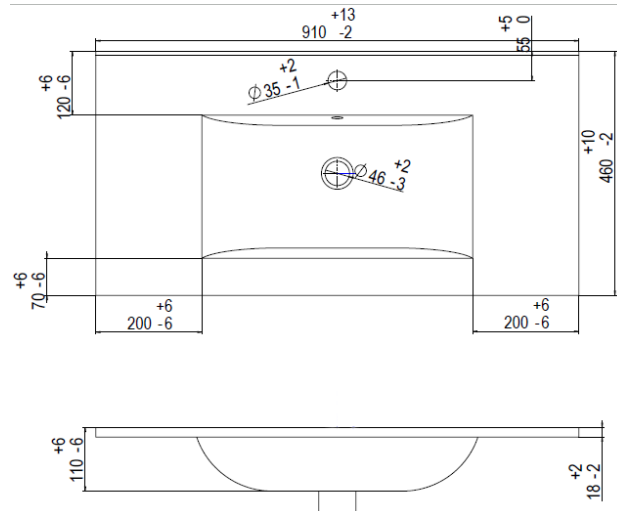

## Ceramic Top 900mm

### Technical Specification

\*1 tap hole pictured

\*1 tap hole pictured

### Description

Ceramic Top to suit 900mm Neko Vanity 3TH

**NV201445**

White

### Attributes

- 3 taphole
- With overflow
- Requires 40mm waste (not included)
- Warranty: 7/1 years

\*All dimensions are in millimeters and are subject to normal manufacturing variations. Actual dimensions should be checked prior to installation. Neko pursues a policy of continuing improvement in design and performance of its products. The right is therefore reserved to vary specifications without notice.