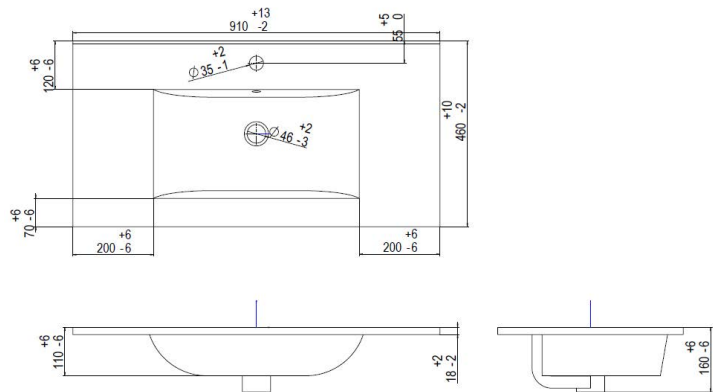

Ceramic Top 900mm

Technical Specification

Description

Ceramic Top to suit 900mm Neko Vanity 1TH

NV201440

White

Attributes

- 1 taphole
- With overflow
- Requires 40mm waste (not included)
- Warranty: 7/1 years

*All dimensions are in millimeters and are subject to normal manufacturing variations. Actual dimensions should be checked prior to installation. Neko pursues a policy of continuing improvement in design and performance of its products. The right is therefore reserved to vary specifications without notice.