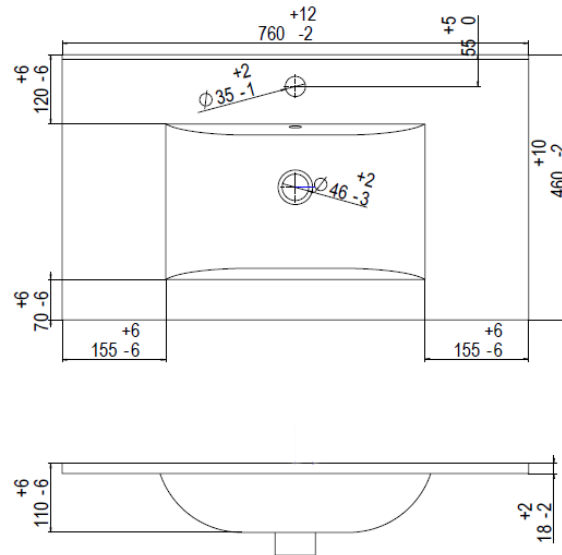

## Ceramic Top 750mm

### Technical Specification

### Description

Ceramic Top to suit 750mm Neko Vanity 1TH

**NV201410**

White

### Attributes

- 1 taphole
- With overflow
- Requires 40mm waste (not included)
- Warranty: 7/1 years

\*All dimensions are in millimeters and are subject to normal manufacturing variations. Actual dimensions should be checked prior to installation. Neko pursues a policy of continuing improvement in design and performance of its products. The right is therefore reserved to vary specifications without notice.