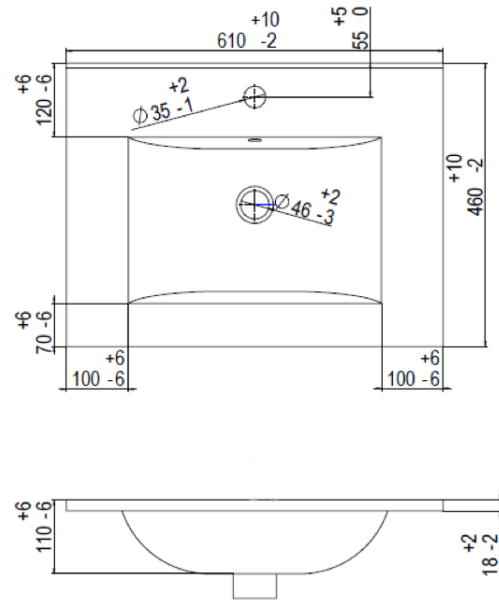

## Ceramic Top 600mm

### Technical Specification

\*1 tap hole pictured

\*1 tap hole pictured

### Description

Ceramic Top to suit 600mm Neko Vanity 3TH

**NV201405**

White

### Attributes

- 3 taphole
- With overflow
- Requires 40mm waste (not included)
- Warranty: 7/1 years

\*All dimensions are in millimeters and are subject to normal manufacturing variations. Actual dimensions should be checked prior to installation. Neko pursues a policy of continuing improvement in design and performance of its products. The right is therefore reserved to vary specifications without notice.