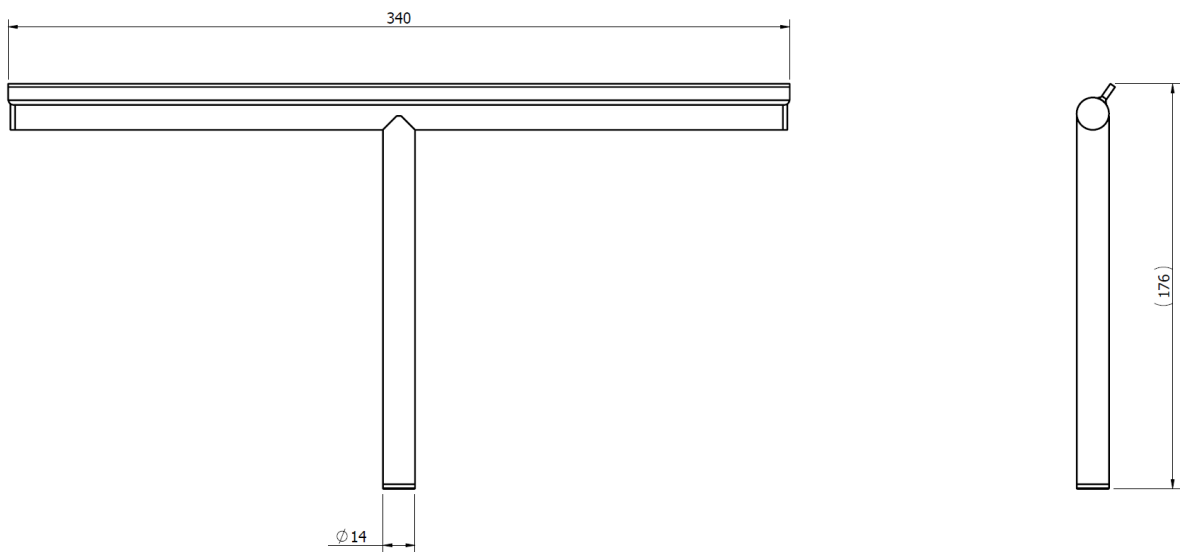

nekö

Inspire

Neko Inspire Shower Wiper only 340mm

NA100931

*All dimensions are in millimeters and are subject to normal manufacturing variations. Actual dimensions should be checked prior to installation. Neko pursues a policy of continuing improvement in design and performance of its products. The right is therefore reserved to vary specifications without notice.