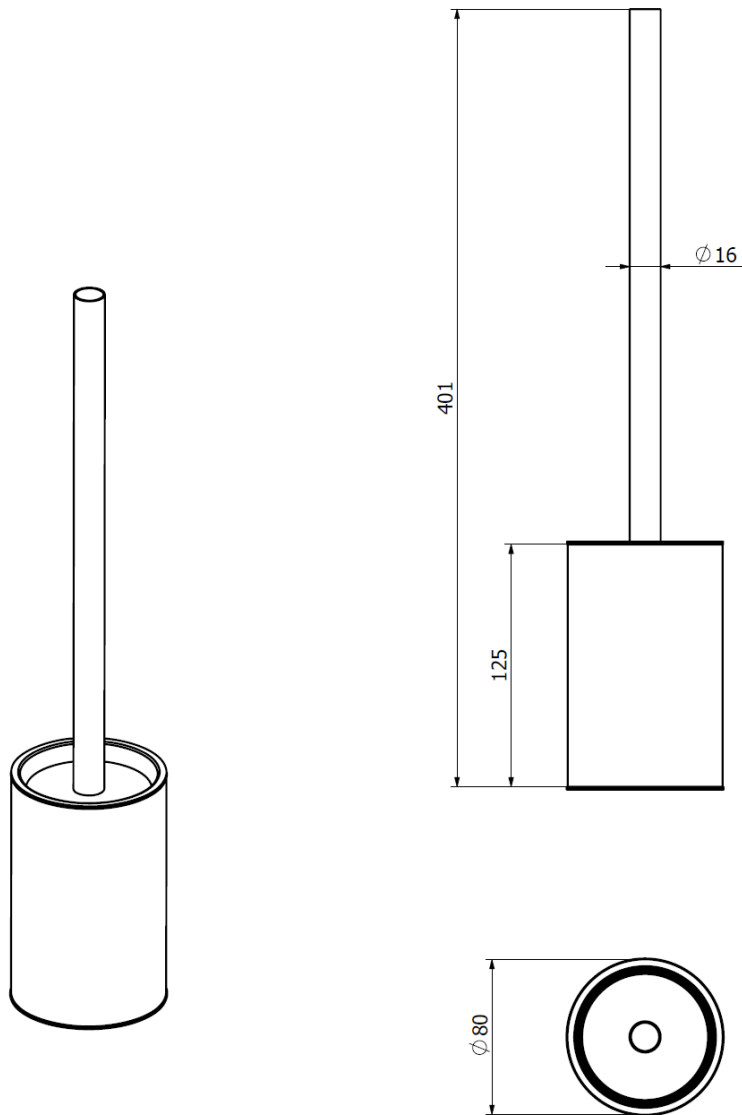

Inspire

Neko Inspire Toilet Brush Set Free Standing/Wall Hung Stainless Steel

NA100910