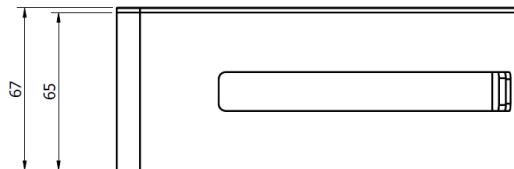

Inspire

Neko Inspire Corner Shower Basket w/ Removable Plastic Insert Black/Grey Reversible

NA100900