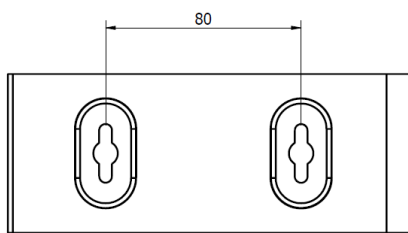

Inspire

Neko Inspire Corner Shower Basket w/ Removable Plastic Insert Black/Grey Reversible

NA100900