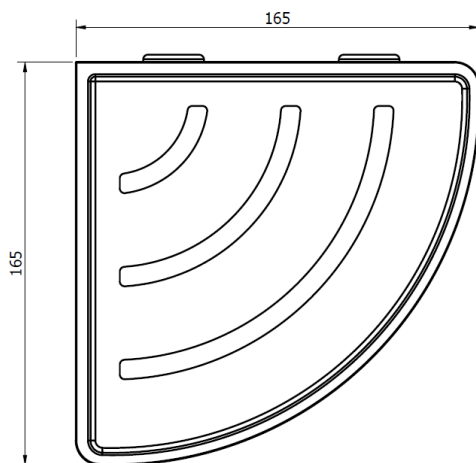

Inspire

Neko Inspire Corner Shower Basket w/ Removable Plastic Insert Black/Grey Reversible

NA100900