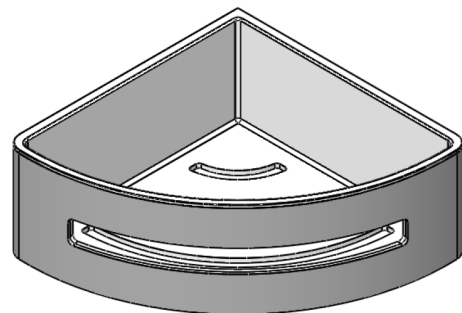

Inspire

Neko Inspire Corner Shower Basket w/ Removable Plastic Insert Black/Grey Reversible

NA100900