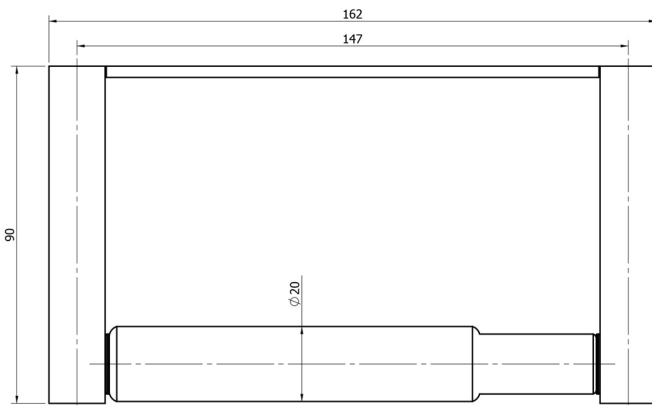

Acton

Neko Acton Toilet Roll Holder without Cover Chrome
NA100830