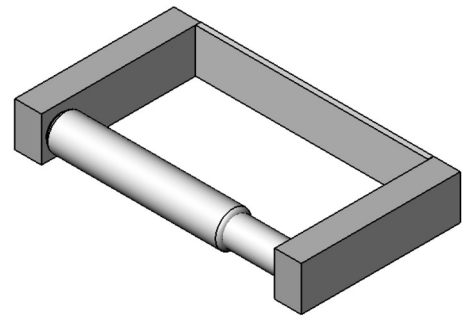

Acton

Neko Acton Toilet Roll Holder without Cover Chrome
NA100830