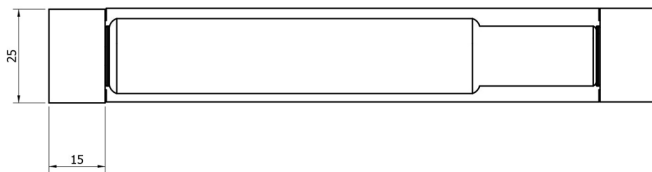

Acton

Neko Acton Toilet Roll Holder without Cover Chrome
NA100830